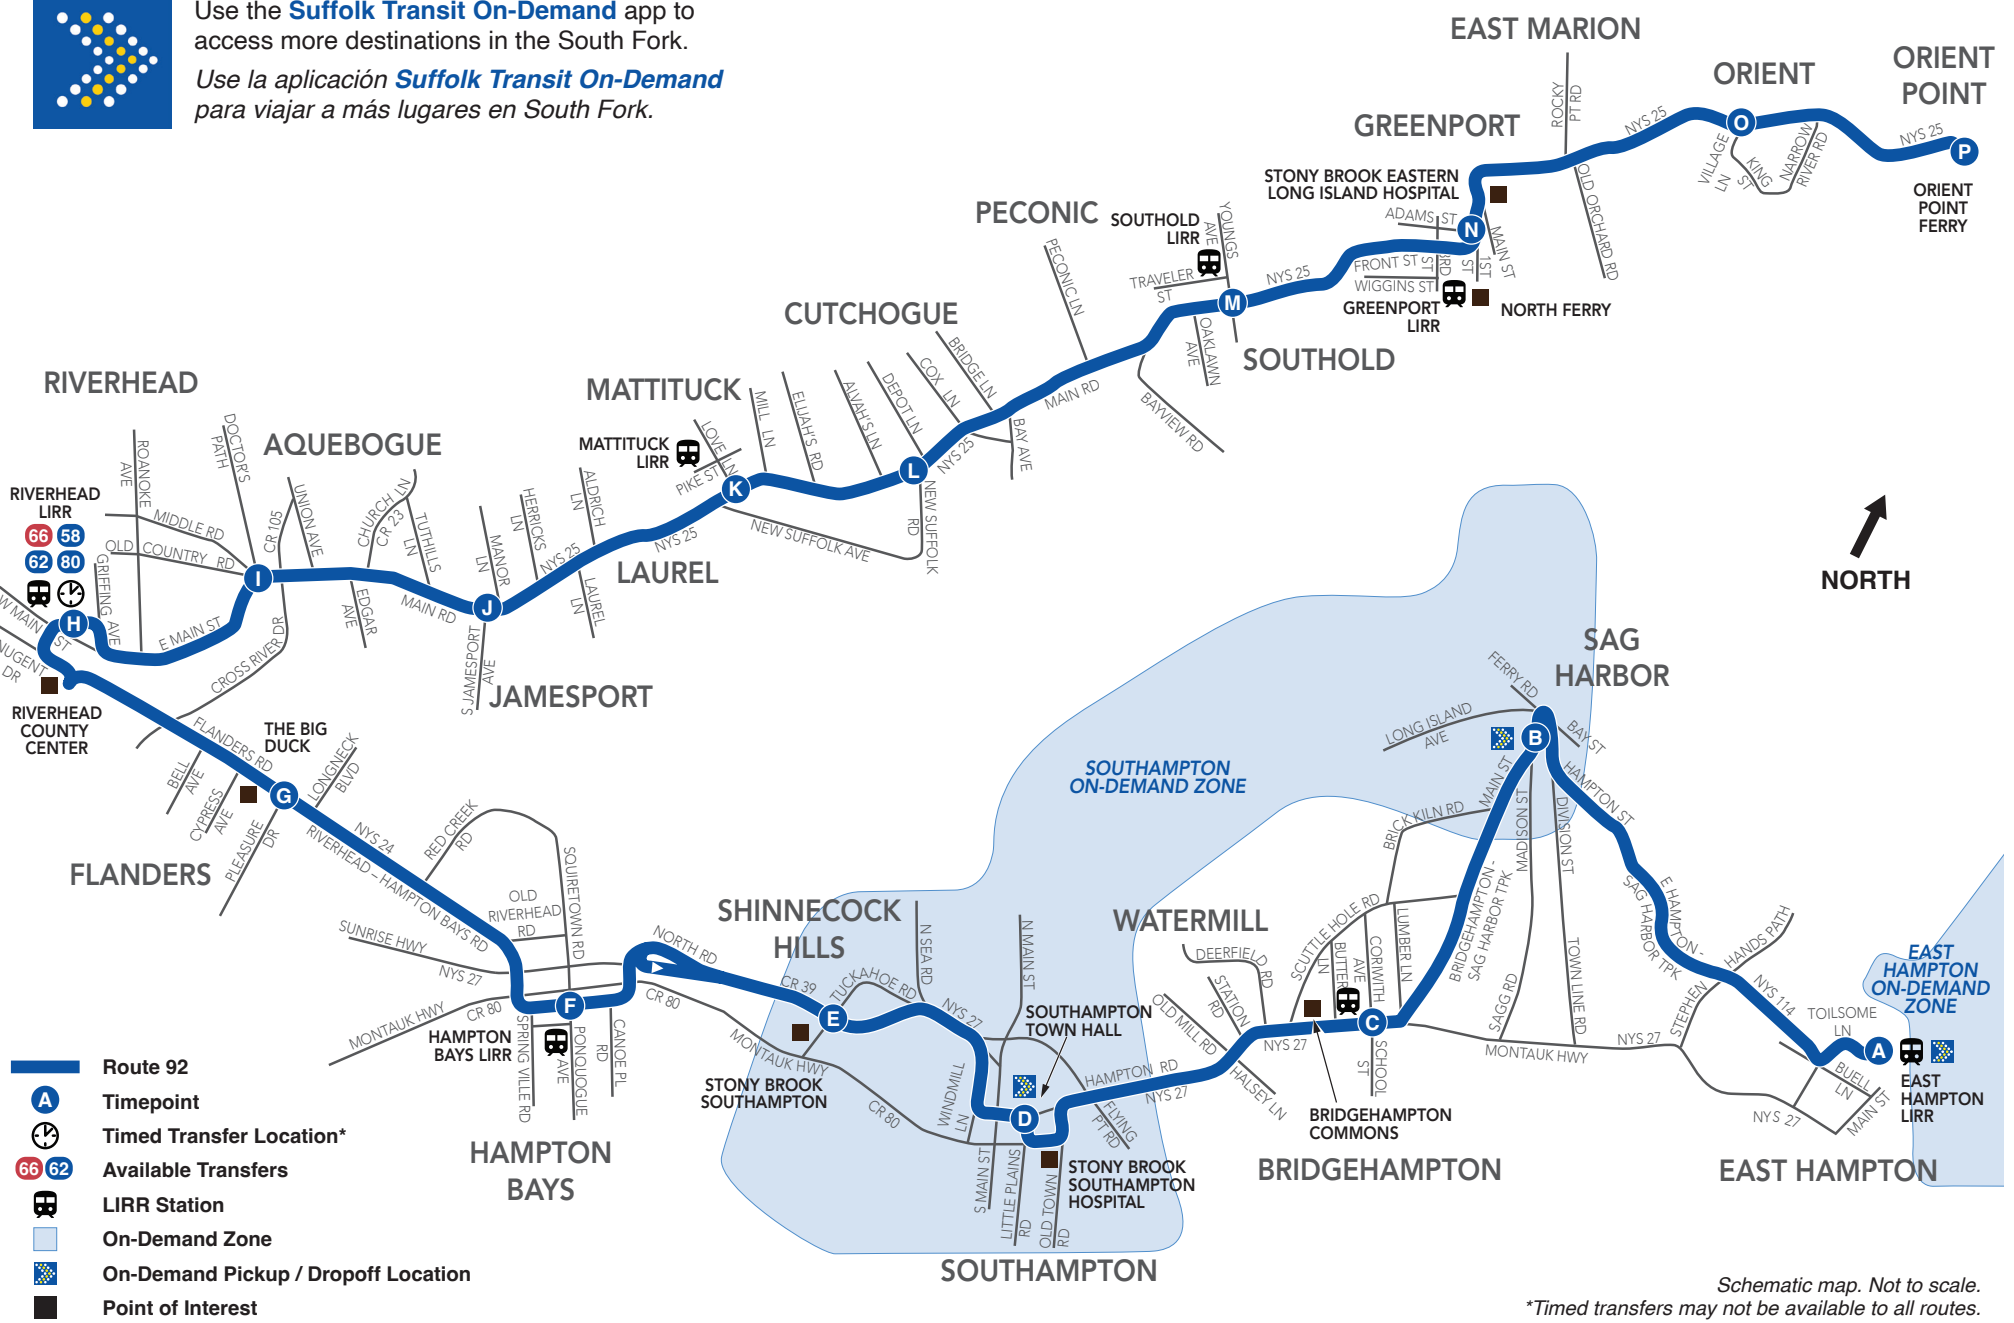

Use the **Suffolk Transit On-Demand** app to access more destinations in the South Fork.
 Use la aplicación **Suffolk Transit On-Demand** para viajar a más lugares en South Fork.

Schematic map. Not to scale.
 *Timed transfers may not be available to all routes.

Viaje a más lugares en South Fork. Reserve viajes en su celular con la aplicación **Suffolk Transit On-Demand**.

Pague sin efectivo con **Suffolk FastFare**, la aplicación de emisión de boletos móvil para Suffolk County Transit.

Book rides straight from your phone to access more destinations in the South Fork using the **Suffolk Transit On-Demand** app.

Go Cashless with **Suffolk FastFare**, the Mobile Ticketing App for Suffolk County Transit.

92 East Hampton LIRR to Orient Point Ferry

Summer Schedule
 Effective March 17 to October 26, 2025

- East Hampton LIRR
- Sag Harbor
- Bridgehampton
- Southampton
- Shinnecock Hills
- Hampton Bays
- Flanders
- Riverhead LIRR
- Jamesport
- Mattituck
- Southold
- Greenport
- Orient
- Orient Point Ferry